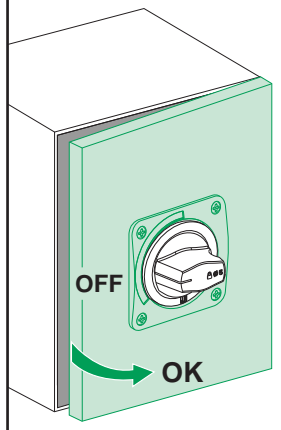

EZAROTDS

Merlin Gerin
Modicon
Square D
Telemecanique

Schneider
Electric

WARNING

Hazardous voltage can shock, burn
or cause death. Disconnect power
from source before installing,
modifying or servicing.

Phillips n°1
or
slotted screwdriver

mm (in.)

ON

Tripped

ON + RELEASE

OFF

OFF

ON option

OFF → ON