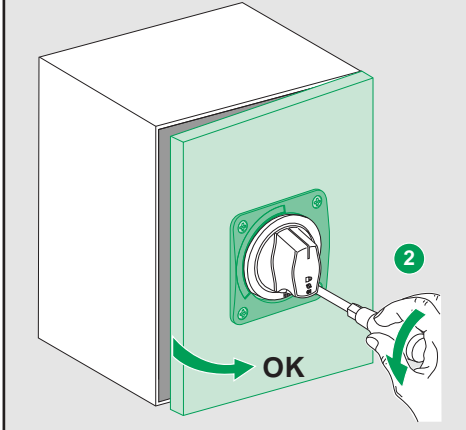

EZAROTDS

Merlin Gerin
Modicon
Square D
Telemecanique

Schneider
Electric

WARNING

Hazardous voltage can shock, burn
or cause death. Disconnect power
from source before installing,
modifying or servicing.

Phillips n°1
or
slotted screwdriver

mm (in.)

ON

Tripped

ON + RELEASE

OFF

OFF

ON option

OFF → ON