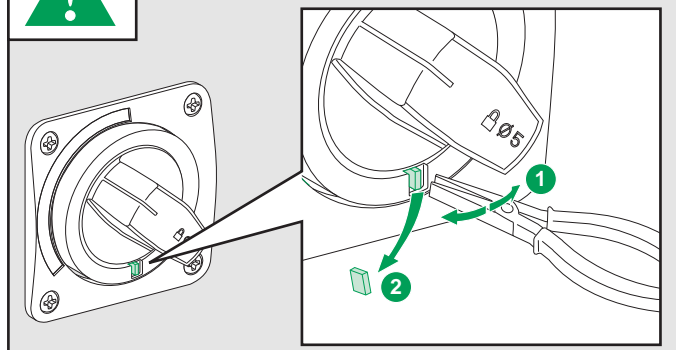

EZAROTDS

Merlin Gerin
Modicon
Square D
Telemecanique

Schneider
Electric

WARNING

Hazardous voltage can shock, burn
or cause death. Disconnect power
from source before installing,
modifying or servicing.

Phillips n°1
or
slotted screwdriver

mm (in.)

ON

Tripped

ON + RELEASE

OFF

OFF

ON option

OFF → ON