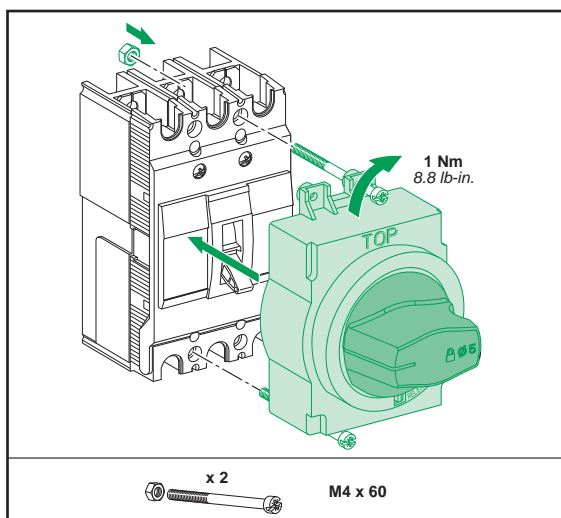

Direct rotary handle
commande rotative directe
Manija rotativa directa
Manopla rotativa direta

Le non respect des
indications de la présente
notice ne saurait engager la
responsabilité du
constructeur.

EZAROTDS

Merlin Gerin
Modicon
Square D
Telemecanique

Schneider
Electric

WARNING

Hazardous voltage can shock, burn
or cause death. Disconnect power
from source before installing,
modifying or servicing.

Phillips n°1
or
slotted screwdriver

mm (in.)