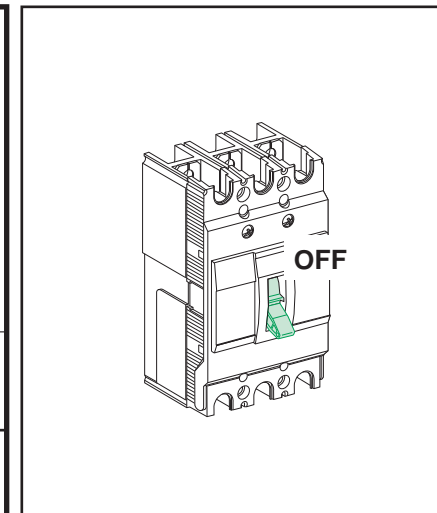

Direct rotary handle
commande rotative directe
Manija rotativa directa
Manopla rotativa direta

Le non respect des
indications de la présente
notice ne saurait engager la
responsabilité du
constructeur.

EZAROTDS

Merlin Gerin
Modicon
Square D
Telemecanique

Schneider
Electric

WARNING

Hazardous voltage can shock, burn
or cause death. Disconnect power
from source before installing,
modifying or servicing.

Phillips n°1
or
slotted screwdriver

mm (in.)