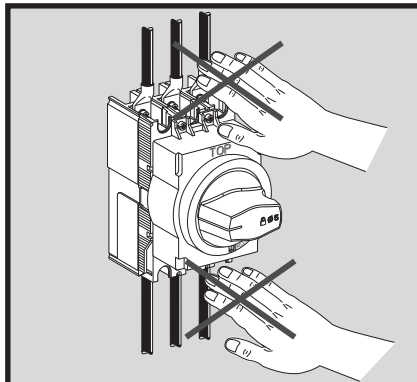

WARNING

Hazardous voltage can shock, burn
or cause death. Disconnect power
from source before installing,
modifying or servicing.