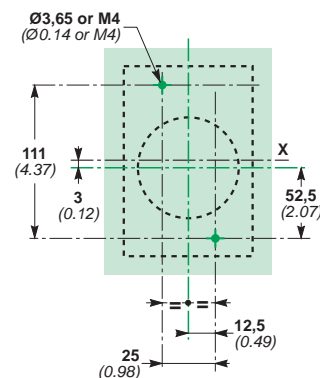

Direct rotary handle
commande rotative directe
Manija rotativa directa
Manopla rotativa direta

Le non respect des
indications de la présente
notice ne saurait engager la
responsabilité du
constructeur.

EZAROTDS

Merlin Gerin
Modicon
Square D
Telemecanique

Schneider
Electric

WARNING

Hazardous voltage can shock, burn
or cause death. Disconnect power
from source before installing,
modifying or servicing.

Phillips n°1
or
slotted screwdriver

mm (in.)