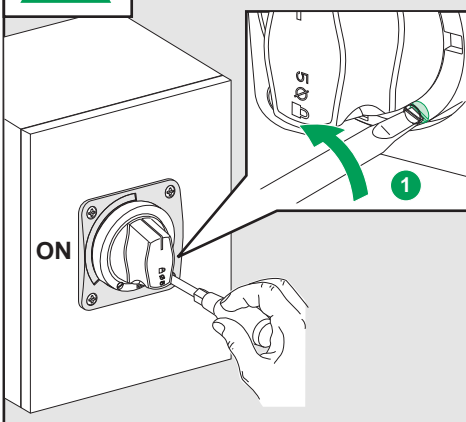

EZAROTDS

Merlin Gerin
Modicon
Square D
Telemecanique

Schneider
Electric

WARNING

Hazardous voltage can shock, burn
or cause death. Disconnect power
from source before installing,
modifying or servicing.

Phillips n°1
or
slotted screwdriver

mm (in.)

ON

Tripped

ON + RELEASE

OFF

OFF

ON option

OFF → ON