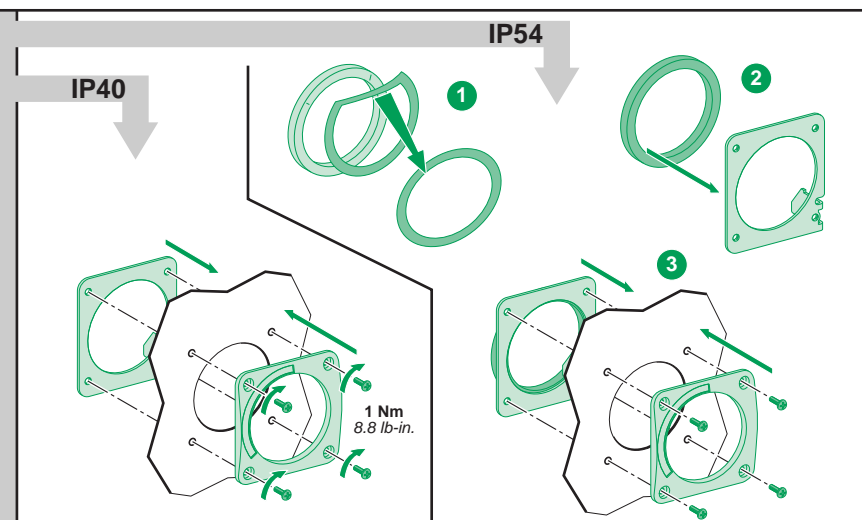

Direct rotary handle
commande rotative directe
Manija rotativa directa
Manopla rotativa direta

Le non respect des
indications de la présente
notice ne saurait engager la
responsabilité du
constructeur.

EZAROTDS

Merlin Gerin
Modicon
Square D
Telemecanique

Schneider
Electric

WARNING

Hazardous voltage can shock, burn
or cause death. Disconnect power
from source before installing,
modifying or servicing.

Phillips n°1
or
slotted screwdriver

mm (in.)