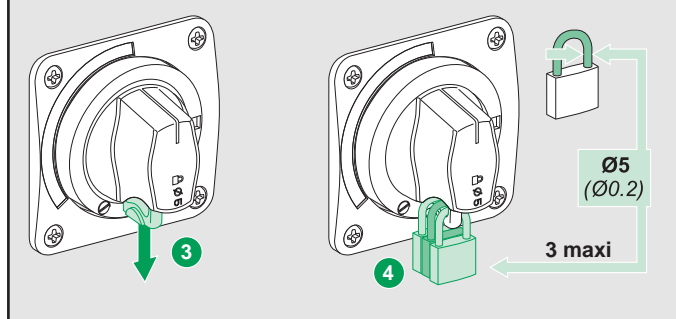

EZAROTDS

Merlin Gerin
Modicon
Square D
Telemecanique

Schneider
Electric

WARNING

Hazardous voltage can shock, burn
or cause death. Disconnect power
from source before installing,
modifying or servicing.

Phillips n°1
or
slotted screwdriver

mm (in.)

ON

Tripped

ON + RELEASE

OFF

OFF

ON option

OFF → ON