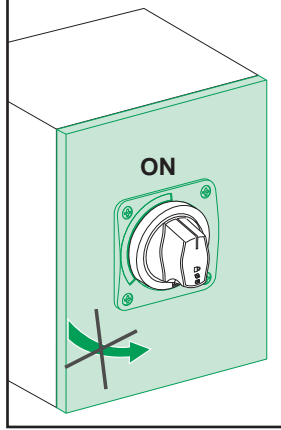

EZAROTDS

Merlin Gerin
Modicon
Square D
Telemecanique

Schneider
Electric

WARNING

Hazardous voltage can shock, burn
or cause death. Disconnect power
from source before installing,
modifying or servicing.

Phillips n°1
or
slotted screwdriver

mm (in.)

ON

Tripped

ON + RELEASE

OFF

OFF

ON option

OFF → ON