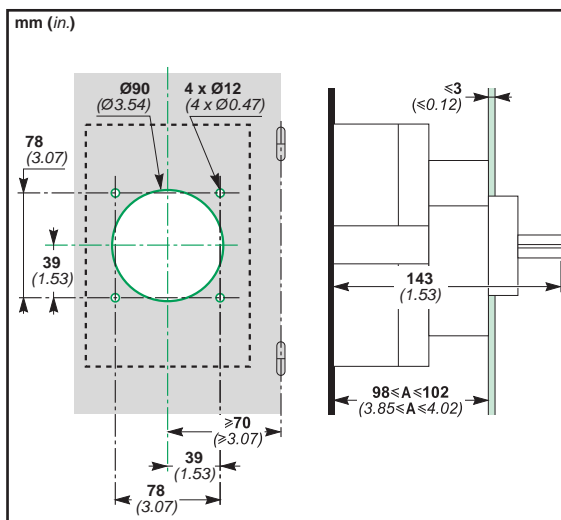

Direct rotary handle
commande rotative directe
Manija rotativa directa
Manopla rotativa direta

Le non respect des
indications de la présente
notice ne saurait engager la
responsabilité du
constructeur.

EZAROTDS

Merlin Gerin
Modicon
Square D
Telemecanique

Schneider
Electric

WARNING

Hazardous voltage can shock, burn
or cause death. Disconnect power
from source before installing,
modifying or servicing.

Phillips n°1
or
slotted screwdriver

mm (in.)