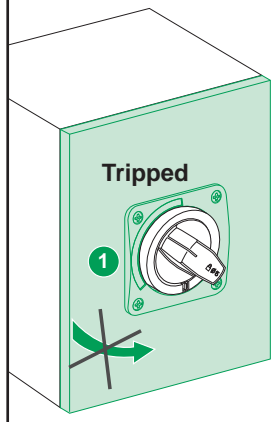

EZAROTDS

Merlin Gerin
Modicon
Square D
Telemecanique

Schneider
Electric

WARNING

Hazardous voltage can shock, burn
or cause death. Disconnect power
from source before installing,
modifying or servicing.

Phillips n°1
or
slotted screwdriver

mm (in.)

ON

Tripped

ON + RELEASE

OFF

OFF

ON option

OFF → ON