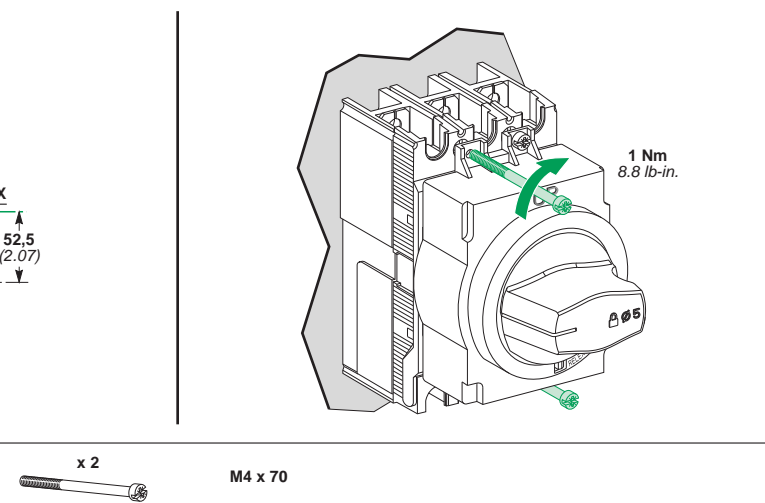

Direct rotary handle
commande rotative directe
Manija rotativa directa
Manopla rotativa direta

Le non respect des
indications de la présente
notice ne saurait engager la
responsabilité du
constructeur.

EZAROTDS

Merlin Gerin
Modicon
Square D
Telemecanique

Schneider
Electric

WARNING

Hazardous voltage can shock, burn
or cause death. Disconnect power
from source before installing,
modifying or servicing.

Phillips n°1
or
slotted screwdriver

mm (in.)