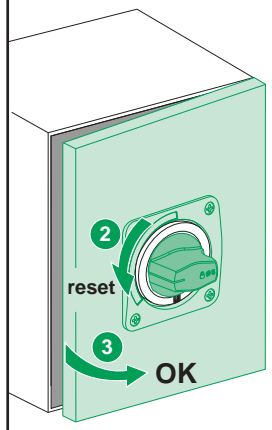

EZAROTDS

Merlin Gerin
Modicon
Square D
Telemecanique

Schneider
Electric

WARNING

Hazardous voltage can shock, burn
or cause death. Disconnect power
from source before installing,
modifying or servicing.

Phillips n°1
or
slotted screwdriver

mm (in.)

ON

Tripped

ON + RELEASE

OFF

OFF

ON option

OFF → ON