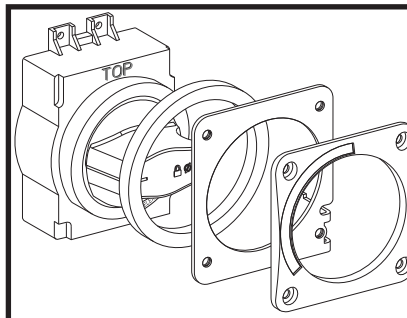

Phillips n°1
or
slotted screwdriver