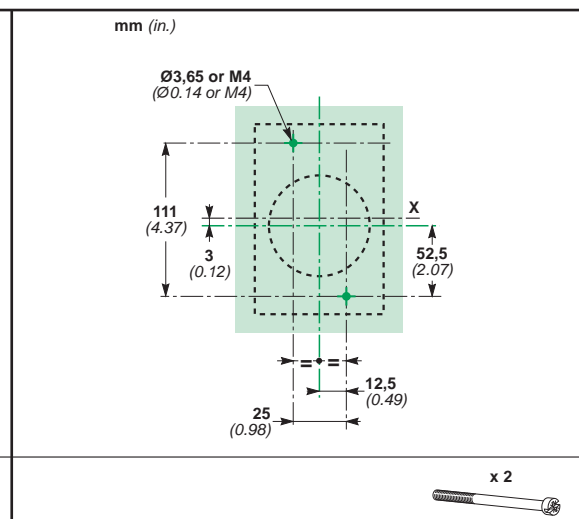

Direct rotary handle
commande rotative directe
Manija rotativa directa
Manopla rotativa direta

Le non respect des
indications de la présente
notice ne saurait engager la
responsabilité du
constructeur.

EZAROTDS

Merlin Gerin
Modicon
Square D
Telemecanique

Schneider
Electric

⚠ WARNING
Hazardous voltage can shock, burn
or cause death. Disconnect power
from source before installing,
modifying or servicing.

Phillips n°1
or
slotted screwdriver