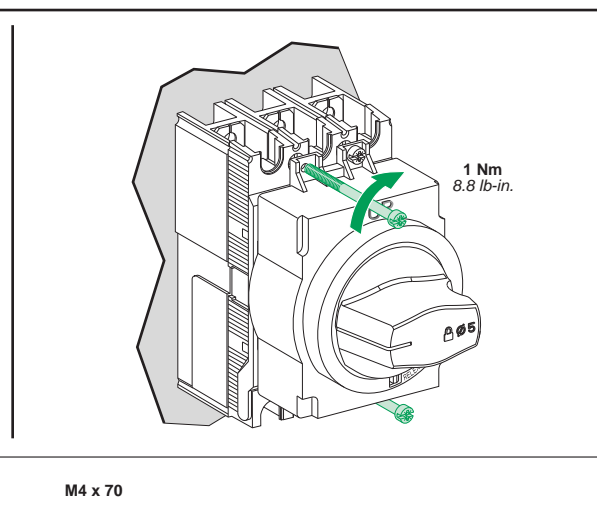

Direct rotary handle
commande rotative directe
Manija rotativa directa
Manopla rotativa direta

Le non respect des
indications de la présente
notice ne saurait engager la
responsabilité du
constructeur.

EZAROTDS

Merlin Gerin
Modicon
Square D
Telemecanique

Schneider
Electric

⚠ WARNING
Hazardous voltage can shock, burn
or cause death. Disconnect power
from source before installing,
modifying or servicing.

Phillips n°1
or
slotted screwdriver