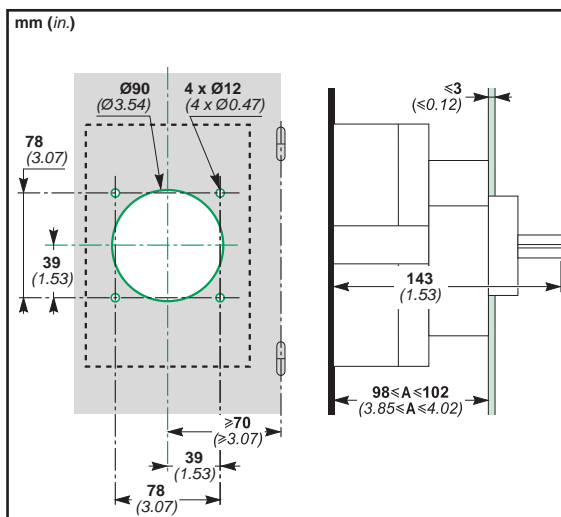

Direct rotary handle
commande rotative directe
Manija rotativa directa
Manopla rotativa direta

Le non respect des
indications de la présente
notice ne saurait engager la
responsabilité du
constructeur.

EZAROTDS

Merlin Gerin
Modicon
Square D
Telemecanique

Schneider
Electric

⚠ WARNING
Hazardous voltage can shock, burn
or cause death. Disconnect power
from source before installing,
modifying or servicing.

Phillips n°1
or
slotted screwdriver