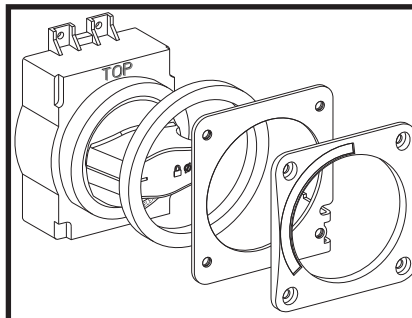

Phillips n°1
or
slotted screwdriver