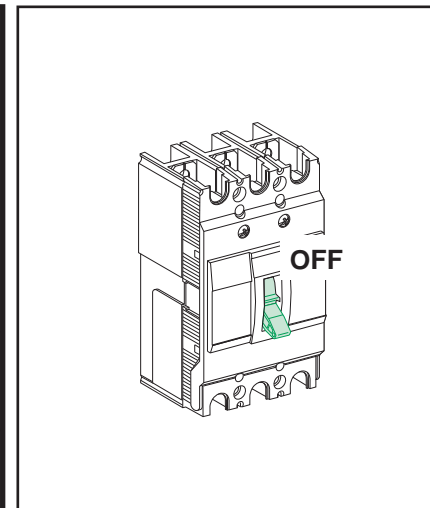

Direct rotary handle
commande rotative directe
Manija rotativa directa
Manopla rotativa direta

Le non respect des
indications de la présente
notice ne saurait engager la
responsabilité du
constructeur.

EZAROTDS

Merlin Gerin
Modicon
Square D
Telemecanique

Schneider
Electric

⚠ WARNING
Hazardous voltage can shock, burn
or cause death. Disconnect power
from source before installing,
modifying or servicing.

Phillips n°1
or
slotted screwdriver