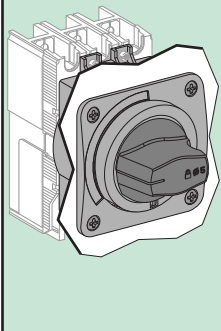

Direct rotary handle
commande rotative directe
Manija rotativa directa
Manopla rotativa direta

Le non respect des
indications de la présente
notice ne saurait engager la
responsabilité du
constructeur.

EZAROTDS

Merlin Gerin
Modicon
Square D
Telemecanique

Schneider
Electric