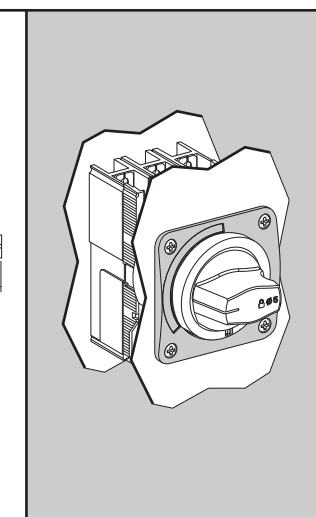

Direct rotary handle
commande rotative directe
Manija rotativa directa
Manopla rotativa direta

Le non respect des
indications de la présente
notice ne saurait engager la
responsabilité du
constructeur.

EZAROTDS

Merlin Gerin
Modicon
Square D
Telemecanique

Schneider
Electric

⚠ WARNING
Hazardous voltage can shock, burn
or cause death. Disconnect power
from source before installing,
modifying or servicing.

Phillips n°1
or
slotted screwdriver