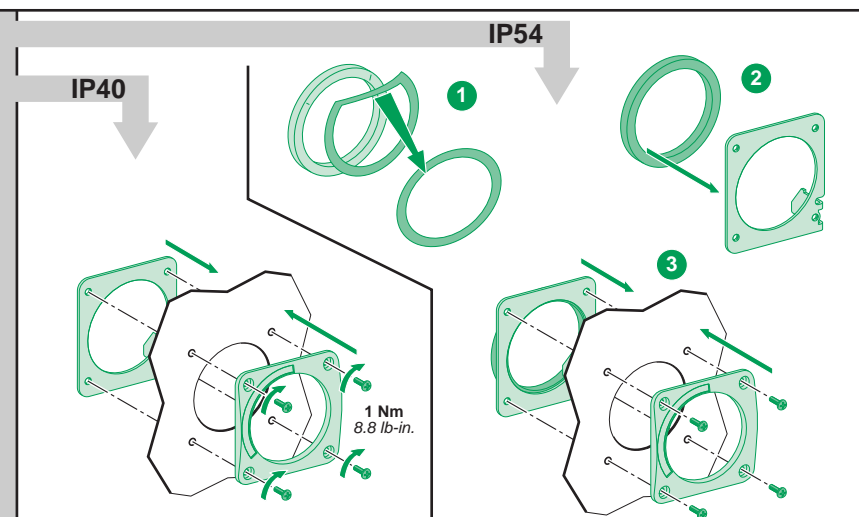

Direct rotary handle
commande rotative directe
Manija rotativa directa
Manopla rotativa direta

Le non respect des
indications de la présente
notice ne saurait engager la
responsabilité du
constructeur.

EZAROTDS

Merlin Gerin
Modicon
Square D
Telemecanique

Schneider
Electric

⚠ WARNING
Hazardous voltage can shock, burn
or cause death. Disconnect power
from source before installing,
modifying or servicing.

Phillips n°1
or
slotted screwdriver