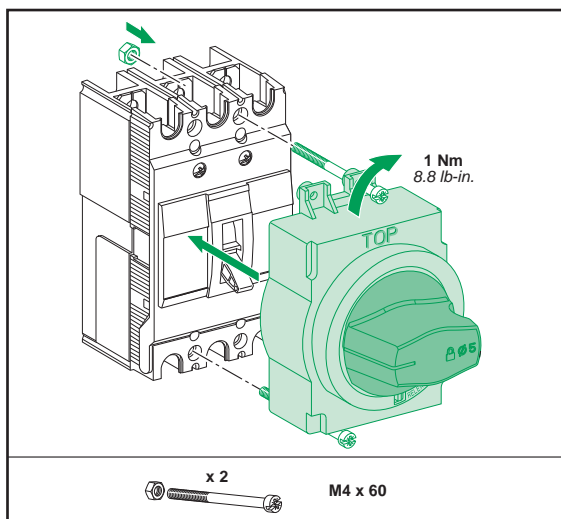

Direct rotary handle
commande rotative directe
Manija rotativa directa
Manopla rotativa direta

Le non respect des
indications de la présente
notice ne saurait engager la
responsabilité du
constructeur.

EZAROTDS

Merlin Gerin
Modicon
Square D
Telemecanique

Schneider
Electric

⚠ WARNING
Hazardous voltage can shock, burn
or cause death. Disconnect power
from source before installing,
modifying or servicing.

Phillips n°1
or
slotted screwdriver