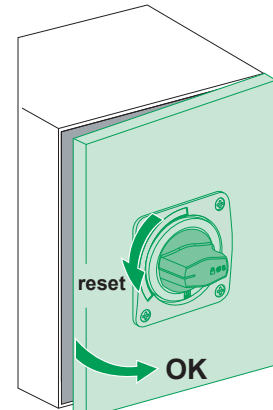

mm

ON

OFF

Tripped

Reset

ON + RELEASE

OFF

ON