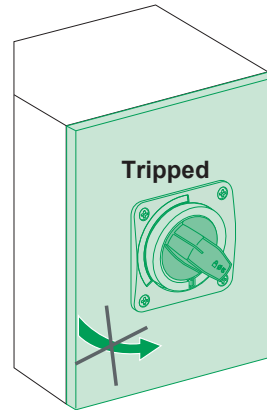

mm

ON

OFF

Tripped

Reset

ON + RELEASE

OFF

ON